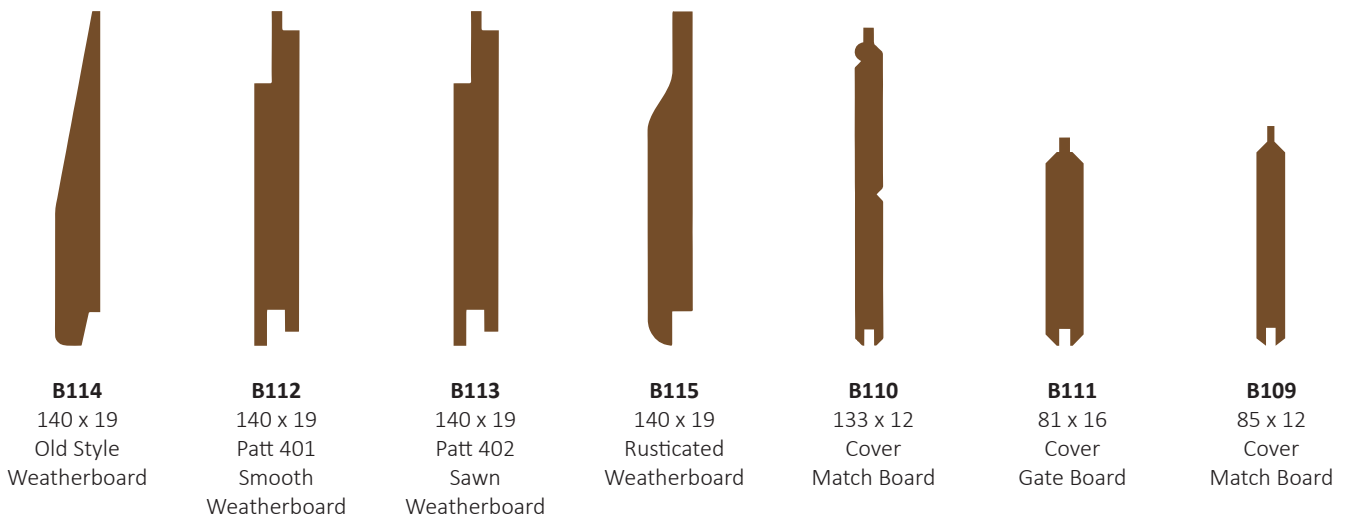

Timber Lining H3 Treated & Primed